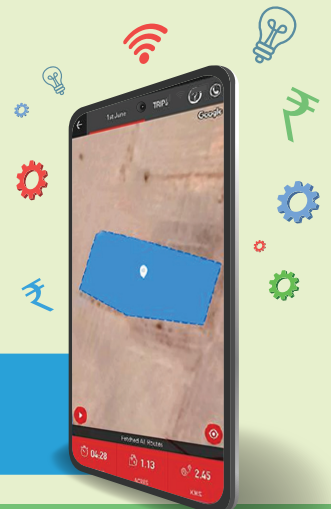

Shrachi *FarMeter* GPS Kit means Zabardast Income!

With Shrachi Smart Farm Kit earn up to ₹40,000 more every season per weeder

GET IN TOUCH

91632 20000
btlmtkg@shrachi.com

facebook.com/shrachiagrimech
youtube.com/c/shrachiagrimech

Corp. Office: Shrachi Tower,
686 Anandapur, Kolkata - 107
Ph 033 4984 4984

Regd. Office:
2, Jessore Road.
Kolkata - 28

Cuttack • Guwahati • Hyderabad • Bengaluru • Faridabad • Trichy (Chennai) • Sangli (Pune)